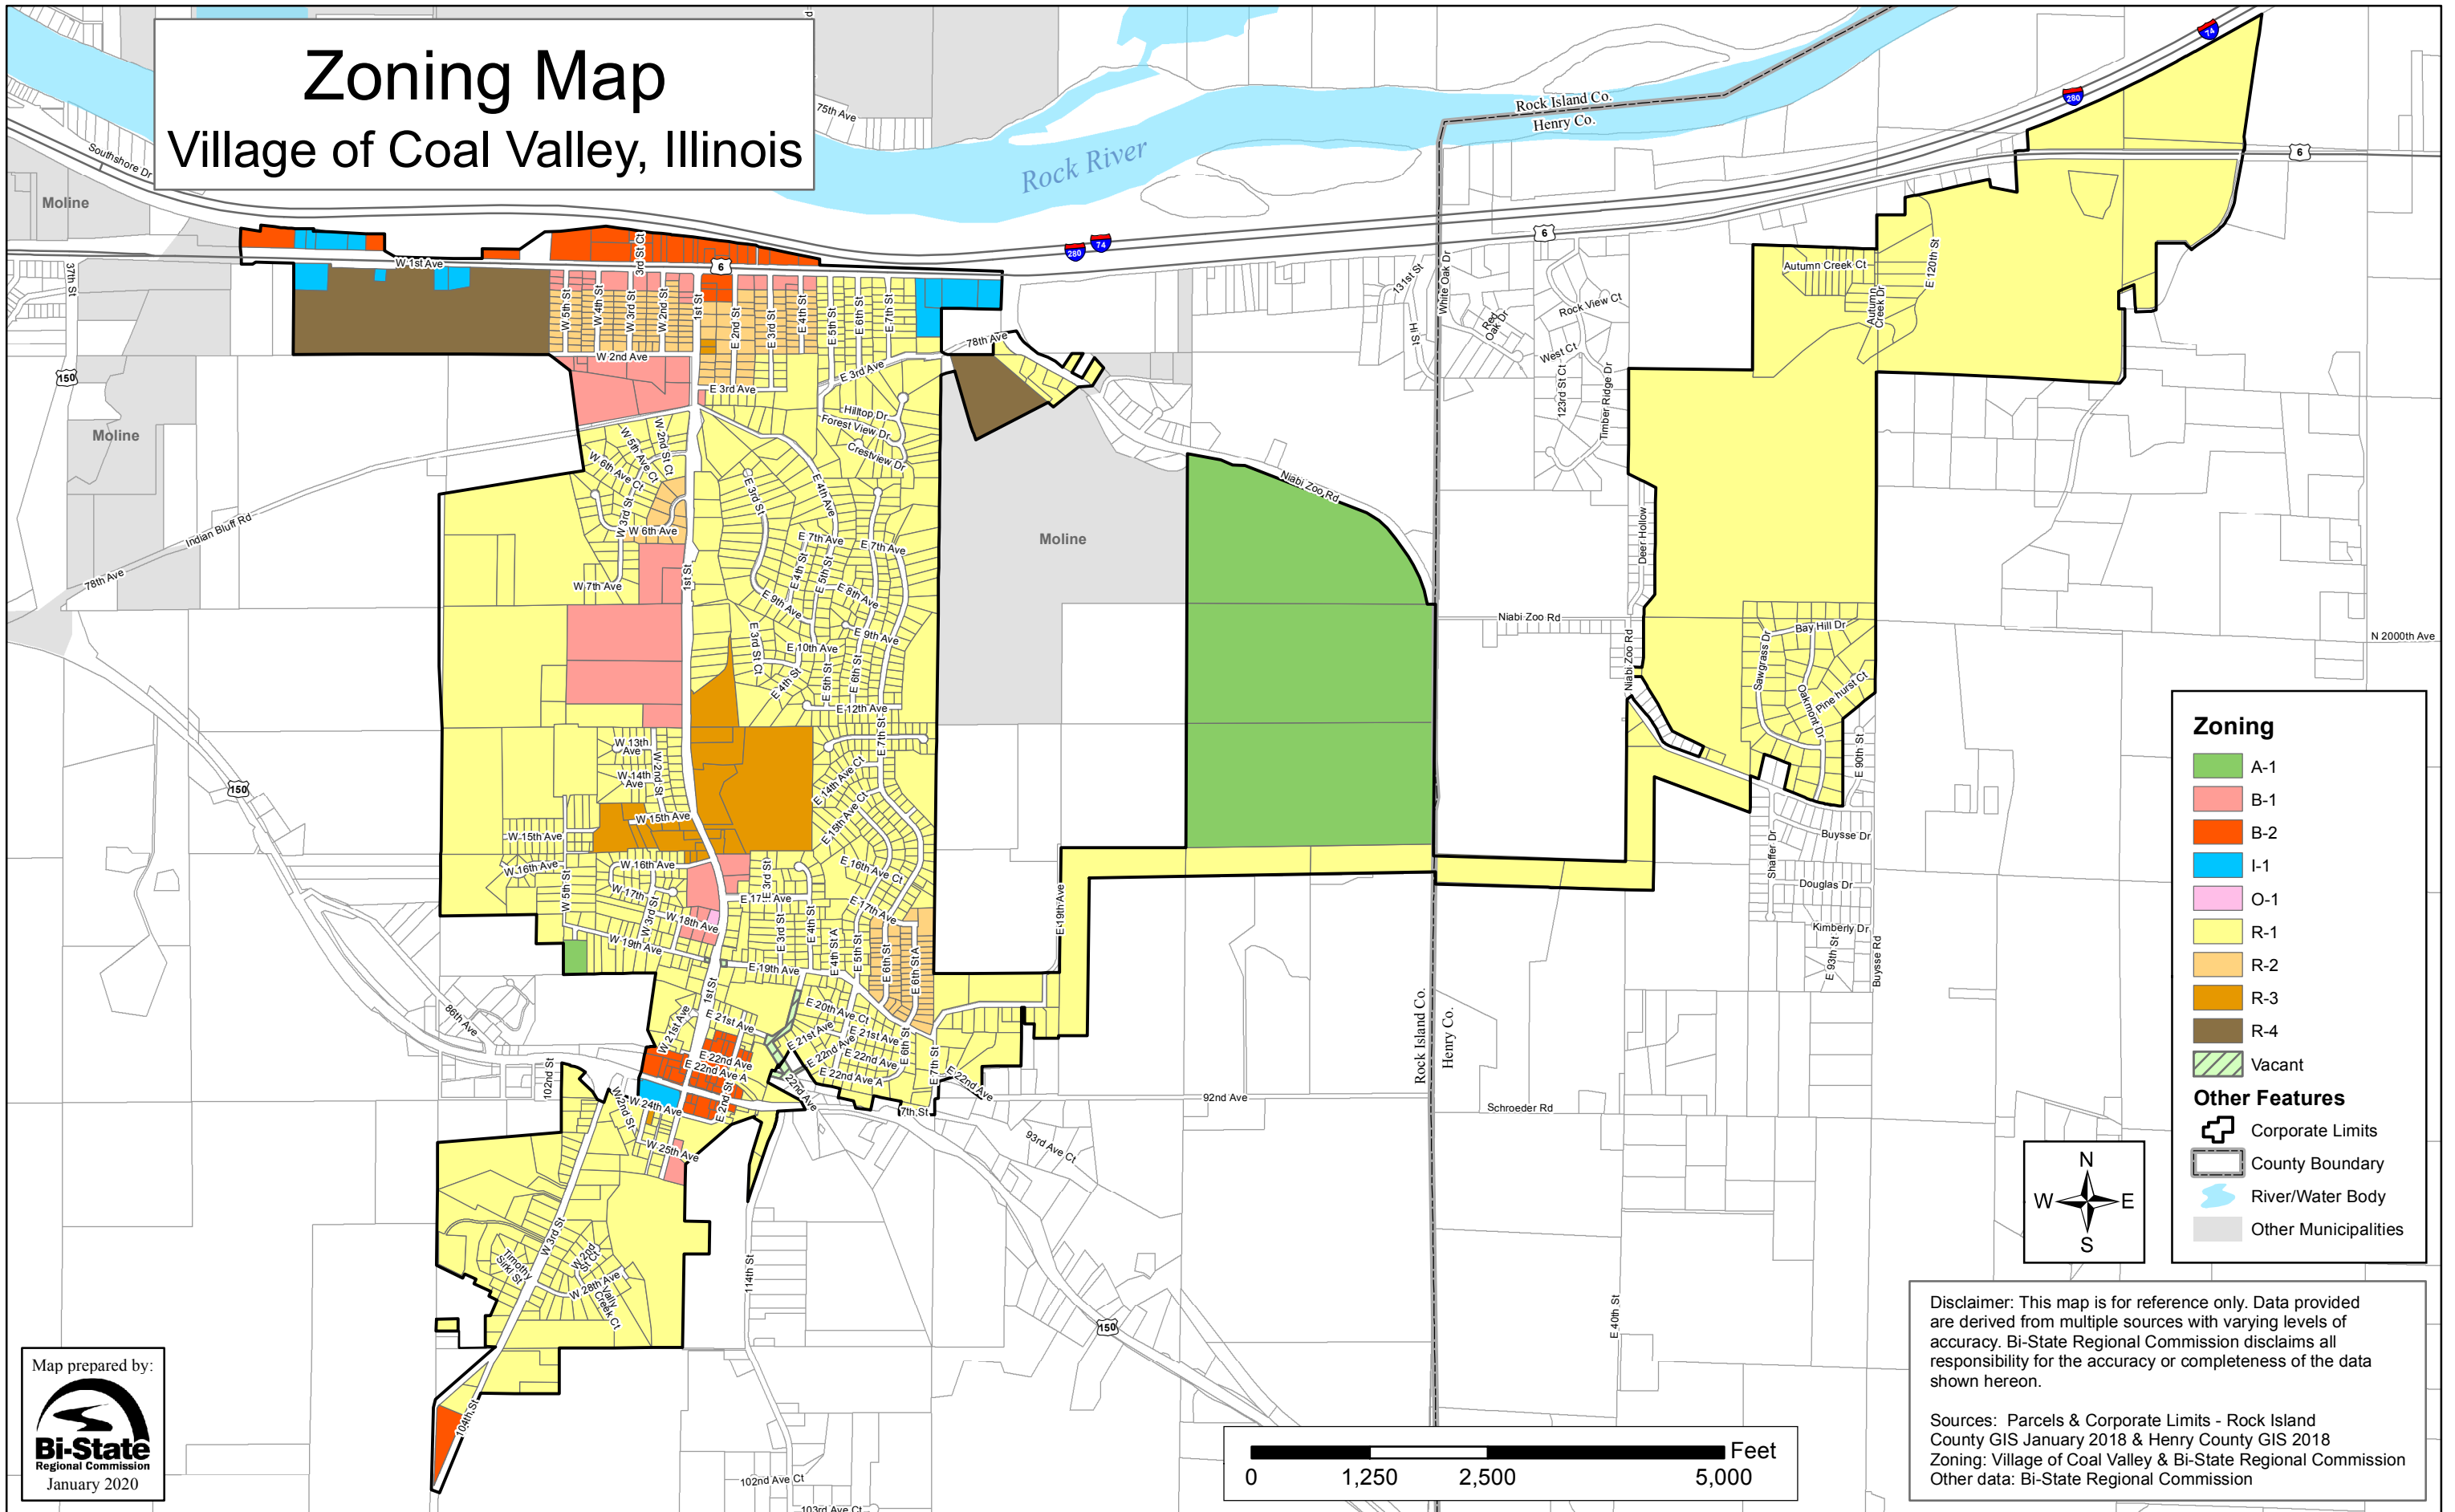

# Zoning Map

## Village of Coal Valley, Illinois

**Zoning**

- A-1
- B-1
- B-2
- I-1
- O-1
- R-1
- R-2
- R-3
- R-4
- Vacant

**Other Features**

- Corporate Limits
- County Boundary
- River/Water Body
- Other Municipalities

Disclaimer: This map is for reference only. Data provided are derived from multiple sources with varying levels of accuracy. Bi-State Regional Commission disclaims all responsibility for the accuracy or completeness of the data shown hereon.

Map prepared by:  
  
 Bi-State  
 Regional Commission  
 January 2020